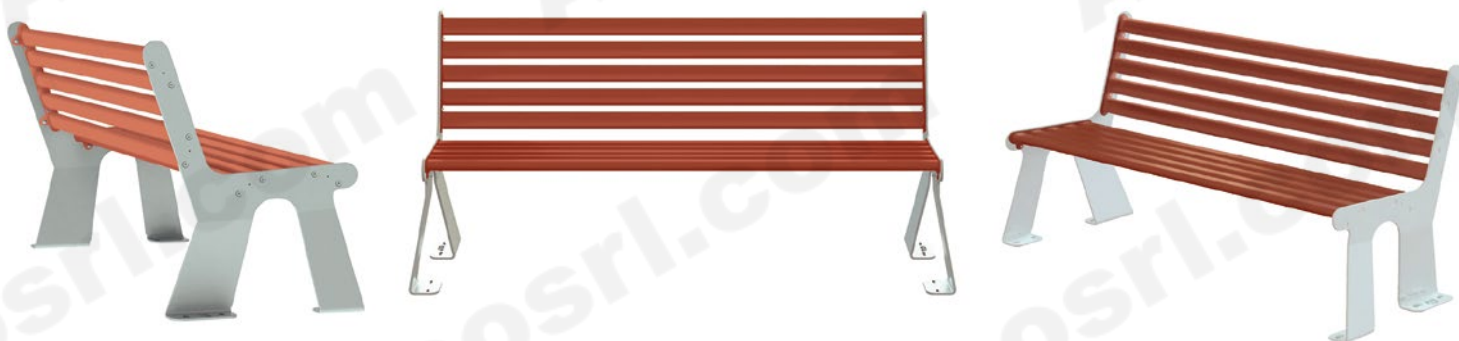

ARS003 ARS005

**ARCO**  
*ESSENTIAL*

**BENCHES WITH BACK AND WITHOUT BACK**  
(TO BE FIXED ON THE GROUND)

-> Material: hot dip galvanizing steel + polyester resin powder coating - bi-color version

-> Supplied partially disassembled, in flat pack

**ARS003** MODEL WITHOUT BACK (TO BE FIXED ON THE GROUND)

Colors available:  
side supports (right and left)

seat

**ARS005** MODEL WITH BACK (TO BE FIXED ON THE GROUND)

Colors available:  
side supports (right and left)

seat / backrest